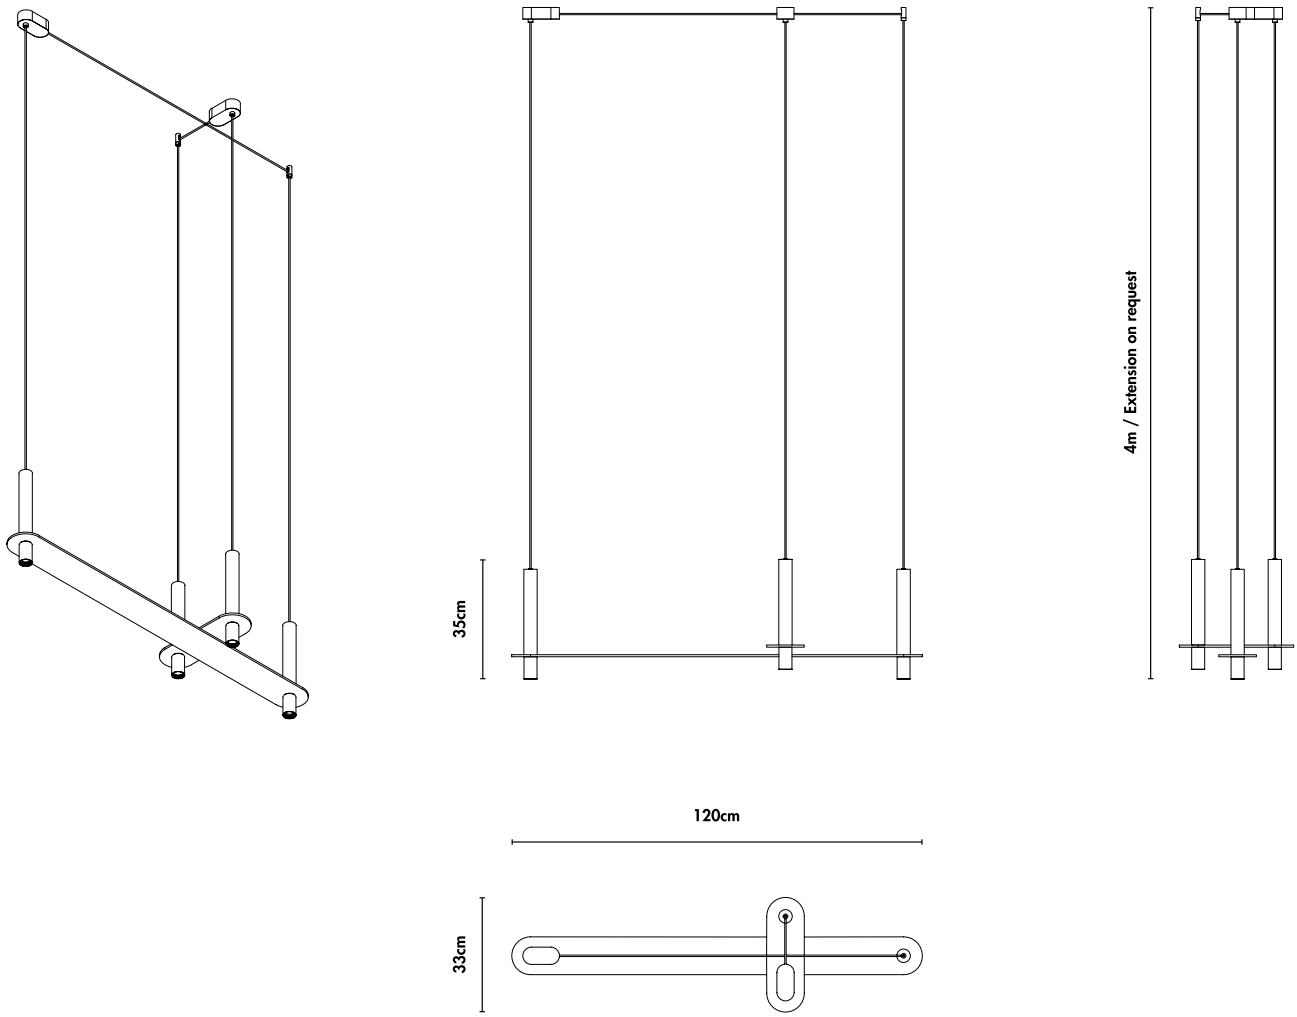

Meta Parallel black Arrangement 06

davidpompa

Meta Parallel suspends its elements in a horizontal plane. The metal element becomes a new visual object that reinforces balance and tension. Enclosed volcanic stones placed at a defined distance are much more than the sum of their parts. The canopy starts a conversation between function and aesthetics, creating a unique integrated piece. A sculpture with its own language.

Code SKU	MPA06-ne
Components	1x PV142 1x PV144
Handcrafted in	Mexico
Size	see next page
Lead time	6-9 weeks
Light source	Incl. 4x LED COB 7W total 2400lm 2700K 90CRI warm white TRIAC dimmable
Voltage	110V / 240V
Cable	400cm PVC black extensions on request
Material	Black - volcanic rock powder coated aluminium black
Special finishes	on request / MOQ 10pc
Assembly	required
IP rating	IP20 / indoor use only
Certification	NOM CE

Meta Parallel black arrangement 06
Views

Canopy Options

Small canopy

Use for drywall ceilings. LED driver will be inside the drywall ceiling.

Black powder coated
11 x 5,5 x 3,5cm

Black and Brass versions have black canopies
White versions have white canopies