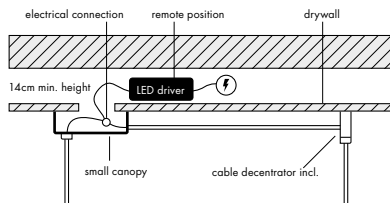

Meta Parallel black arrangement 06
Views

Canopy Options

Small canopy

Use for drywall ceilings. LED driver will be inside the drywall ceiling.

Black powder coated
11 x 5,5 x 3,5cm

Black and Brass versions have black canopies
White versions have white canopies