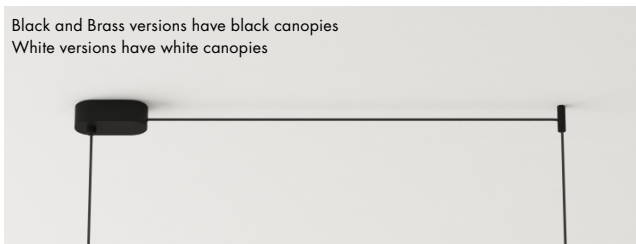

Meta Parallel black Arrangement 06

davidpompa

Meta Parallel suspends its elements in a horizontal plane. The metal element becomes a new visual object that reinforces balance and tension. Enclosed volcanic stones placed at a defined distance are much more than the sum of their parts. The canopy starts a conversation between function and aesthetics, creating a unique integrated piece. A sculpture with its own language.

Code SKU	MPA06-ne
Components	1x PV142 1x PV144
Handcrafted in	Mexico
Size	see next page
Lead time	6-9 weeks
Light source	Incl. 4x LED COB 7W total 2400lm 2700K 90CRI warm white TRIAC dimmable
Voltage	110V / 240V
Cable	400cm PVC black extensions on request
Material	Black - volcanic rock powder coated aluminium black
Special finishes	on request / MOQ 10pc
Assembly	required
IP rating	IP20 / indoor use only
Certification	NOM CE

Meta Parallel black arrangement 06
Views

Canopy Options

Small canopy

Use for drywall ceilings. LED driver will be inside the drywall ceiling.

Black powder coated
11 x 5,5 x 3,5cm

Black and Brass versions have black canopies
White versions have white canopies

Black finish

Black matt powder coated and volcanic rock

A relationship between textures plays with a surprising material combination of volcanic rock and coated aluminum. An unexpected balance combines the porosity of the stones and the industrial process.