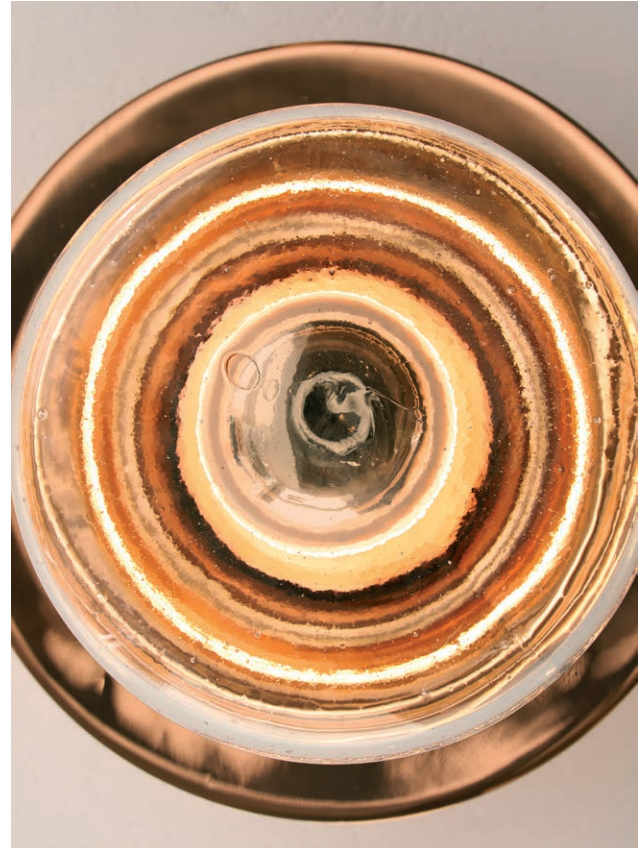

Cupallo wall joins the classic collection reinventing Cupallo's essence. Solid brass and recycled handblown glass differ in proportions in this wall version. The recycled handblown glass process encapsulates tiny air bubbles in the glass, transforming the light that shines through into a spectacle of multiple reflections. Cupallo's wall brass disk shines through the glass, not only reinforcing its light effect but warming its tone with its metal reflection surface. Both elements work together as diffusers of shine and a charming light.

Both elements work together as diffusers of shine and a charming light.

Cupallo wall copper

Copper and handblown recycled glass

Cupallo wall joins the classic collection reinventing Cupallo's essence. Solid copper and recycled handblown glass differ in proportions in this wall version. The recycled handblown glass process encapsulates tiny air bubbles in the glass, transforming the light that shines through into a spectacle of multiple reflections. Cupallo's wall copper disk shines through the glass, not only reinforcing its light effect but warming its tone with its metal reflection surface. Both elements work together as diffusers of shine and a charming light.

Transforming the light
that shines through
into a spectacle of
multiple reflections.

Cupallo wall chrome

Chrome and handblown recycled glass Cupallo wall joins the classic collection reinventing Cupallo's essence. Chrome and recycled handblown glass differ in proportions in this wall version. The recycled handblown glass process encapsulates tiny air bubbles in the glass, transforming the light that shines through into a spectacle of multiple reflections. Cupallo's wall chrome disk shines through the glass, not only reinforcing its light effect but warming its tone with its metal reflection surface. Both elements work together as diffusers of shine and a charming light.