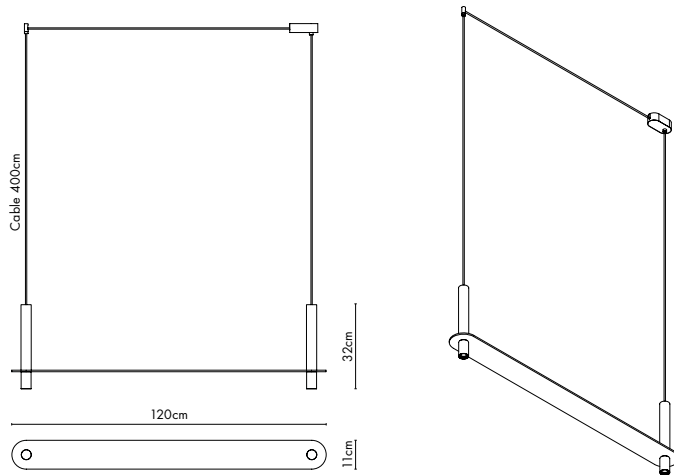

Measurements Meta Parallel PV144