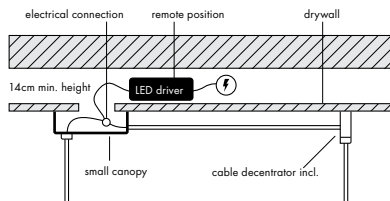

Canopy Options

Small canopy

Use for drywall ceilings. LED driver will be inside the drywall ceiling.

Black powder coated
11 x 5,5 x 3,5cm

Large canopy

Use for brick or concrete ceilings. The LED driver will be inside the canopy.