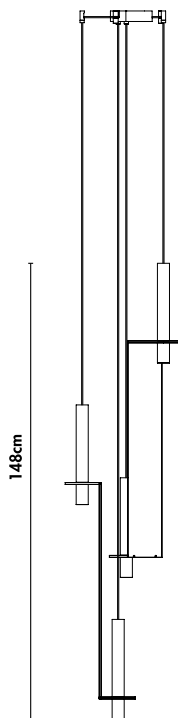

Meta Parallel Arrangement 02

Meta Parallel suspends its elements in a horizontal plane. The metal element becomes a new visual object that reinforces balance and tension. Enclosed volcanic stones placed at a defined distance are much more than the sum of their parts. The canopy starts a conversation between function and aesthetics, creating a unique integrated piece. A sculpture with its own language.

Code SKU	MPA02-ne MPA02-bl
Components	2x PV143
Handcrafted in	Mexico
Size	see next page
Lead time	7 - 9 weeks
Light source	Incl. 4x LED COB 7W total 2400lm 2700K 90CRI warm white TRIAC dimmable
Voltage	110V / 240V
Cable	Black - 400cm PVC black extensions on request Grey white - 400cm PVC white extensions on request
Material	Black - volcanic rock powder coated aluminium black Grey white - fiorito stone powder coated aluminum white
Special finishes	on request / MOQ 10pc
Assembly	required
IP rating	IP20 / indoor use only
Certification	NOM CE

MPA02-ne

MPA02-bl

Meta Parallel Arrangement 02
Views

Components

2x PV143

Front

Side

Top

Canopy Options

Drywall ceiling canopy

The LED driver will be inside the drywall ceiling.
 Black/White powder coated
 11 x 5,5 x 3,5cm

Meta Parallel Black

Meta Parallel White

Concrete ceiling canopy

The LED driver will be inside the canopy.
 Black/White powder coated
 Ø15 x 4cm