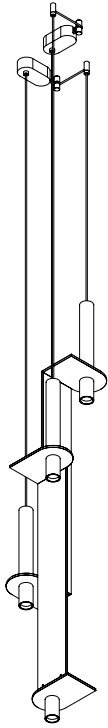

Meta Parallel Arrangement 02

Meta Parallel suspends its elements in a horizontal plane. The metal element becomes a new visual object that reinforces balance and tension. Enclosed volcanic stones placed at a defined distance are much more than the sum of their parts. The canopy starts a conversation between function and aesthetics, creating a unique integrated piece. A sculpture with its own language.

Code SKU	MPA02-ne MPA02-bl
Components	2x PV143
Handcrafted in	Mexico
Size	see next page
Lead time	7 - 9 weeks
Light source	Incl. 4x LED COB 7W total 2400lm 2700K 90CRI warm white TRIAC dimmable
Voltage	110V / 240V
Cable	Black - 400cm PVC black extensions on request Grey white - 400cm PVC white extensions on request
Material	Black - volcanic rock powder coated aluminium black Grey white - fiorito stone powder coated aluminum white
Special finishes	on request / MOQ 10pc
Assembly	required
IP rating	IP20 / indoor use only
Certification	NOM CE

Download installation & care instructions on our website.

Replacement parts are available through davidpompa directly.

Lead times are subject to change.

Variations in colour, texture, shape & size are natural characteristics of handmade products and should be expected.

MPA02-ne

MPA02-bl

Meta Parallel Arrangement 02
Views

Components

2x PV143

Front

Side

Top