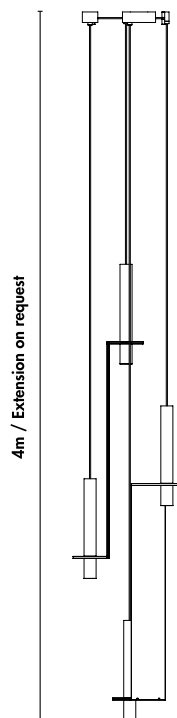

Meta Parallel Arrangement 02

Meta Parallel suspends its elements in a horizontal plane. The metal element becomes a new visual object that reinforces balance and tension. Enclosed volcanic stones placed at a defined distance are much more than the sum of their parts. The canopy starts a conversation between function and aesthetics, creating a unique integrated piece. A sculpture with its own language.

Code SKU	MPA02-ne MPA02-bl
Components	2x PV143
Handcrafted in	Mexico
Size	see next page
Lead time	7 - 9 weeks
Light source	Incl. 4x LED COB 7W total 2400lm 2700K 90CRI warm white TRIAC dimmable
Voltage	110V / 240V
Cable	Black - 400cm PVC black extensions on request Grey white - 400cm PVC white extensions on request
Material	Black - volcanic rock powder coated aluminium black Grey white - fiorito stone powder coated aluminum white
Special finishes	on request / MOQ 10pc
Assembly	required
IP rating	IP20 / indoor use only
Certification	NOM CE

MPA02-ne

MPA02-bl

Meta Parallel Arrangement 02
Views

Components

2x PV143

Front

Side

Top

Canopy Options

Drywall ceiling canopy

The LED driver will be inside the drywall ceiling.
 Black/White powder coated
 11 x 5,5 x 3,5cm

Meta Parallel Black

Meta Parallel White

Concrete ceiling canopy

The LED driver will be inside the canopy.
 Black/White powder coated
 Ø15 x 4cm