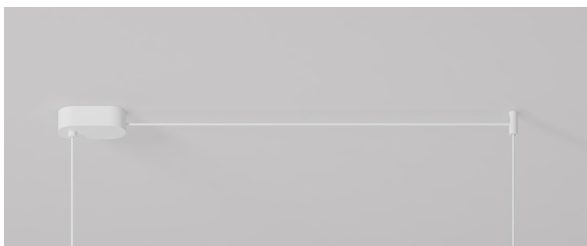

Meta Parallel Arrangement 02

Meta Parallel suspends its elements in a horizontal plane. The metal element becomes a new visual object that reinforces balance and tension. Enclosed volcanic stones placed at a defined distance are much more than the sum of their parts. The canopy starts a conversation between function and aesthetics, creating a unique integrated piece. A sculpture with its own language.

Canopy Options

Drywall ceiling canopy

The LED driver will be inside the drywall ceiling.
 Black/White powder coated
 11 x 5,5 x 3,5cm

Meta Parallel Black

Meta Parallel White

Concrete ceiling canopy

The LED driver will be inside the canopy.
 Black/White powder coated
 Ø15 x 4cm