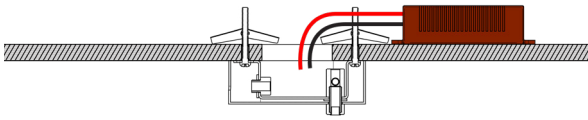

Canopy Options

Drywall ceiling canopy

The LED driver will be inside the drywall ceiling.
Black/White powder coated
11 x 5,5 x 3,5cm

Meta Parallel Black