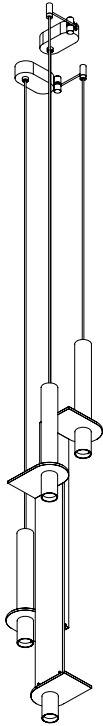

Meta Parallel brass Arrangement 02

Series of light sculptures composed of two fiorito stone elements arranged in a linear way. The sculptures present different dialogues that combine a characterful and poetic language that mirror architectonic compositions. The hand polished solid brass will naturally oxidate and reflect the language of time. Each piece has an engraved label specifying the progressive serial number to highlight the artisanal work and material finish.

Code SKU	MPA02-br
Components	2x PV143
Handcrafted in	Mexico
Size	see next page
Lead time	7 - 9 weeks
Light source	Incl. 4x LED COB 7W total 2400lm 2700K 90CRI warm white TRIAC dimmable
Voltage	110V / 240V
Cable	400cm PVC black extensions on request
Material	Fiorito stone and solid brass
Special finishes	on request / MOQ 10pc
Assembly	required
IP rating	IP20 / indoor use only
Certification	NOM CE

Download installation & care instructions on our website.

Replacement parts are available through davidpompa directly.

Lead times are subject to change.

Variations in colour, texture, shape & size are natural characteristics of handmade products and should be expected.

Meta Parallel brass Arrangement 02
Views

Components

2x PV143

Front

Side

Top

Canopy Options

Small canopy