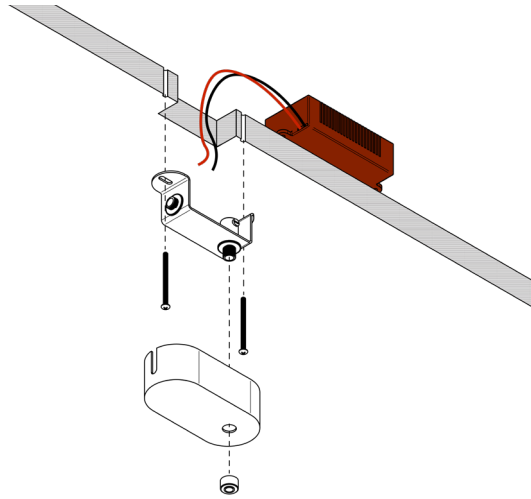

Meta Parallel brass Arrangement 02

Series of light sculptures composed of two fiorito stone elements arranged in a linear way. The sculptures present different dialogues that combine a characterful and poetic language that mirror architectonic compositions. The hand polished solid brass will naturally oxidate and reflect the language of time. Each piece has an engraved label specifying the progressive serial number to highlight the artisanal work and material finish.

Meta Parallel brass Arrangement 02
Views

Components

2x PV143

Front

Side

Top

Canopy Options

Small canopy

Use for drywall ceilings.
The LED driver will be inside the drywall ceiling.
Black powder coated
11 x 5,5 x 3,5cm

Large canopy

Use for brick or concrete ceilings.
The LED driver will be inside the canopy.
Black powder coated
Ø15 x 4cm