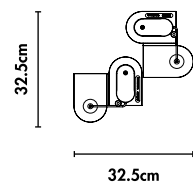

Code SKU	MPA02-br
Components	2x PV143
Handcrafted in	Mexico
Size	see next page
Lead time	7 - 9 weeks
Light source	Incl. 4x LED COB 7W total 2400lm 2700K 90CRI warm white TRIAC dimmable
Voltage	110V / 240V
Cable	400cm PVC black extensions on request
Material	Fiorito stone and solid brass
Special finishes	on request / MOQ 10pc
Assembly	required
IP rating	IP20 / indoor use only
Certification	NOM CE

Meta Parallel brass Arrangement 02
Views

Components

2x PV143

Front

Side

Top

Canopy Options

Small canopy