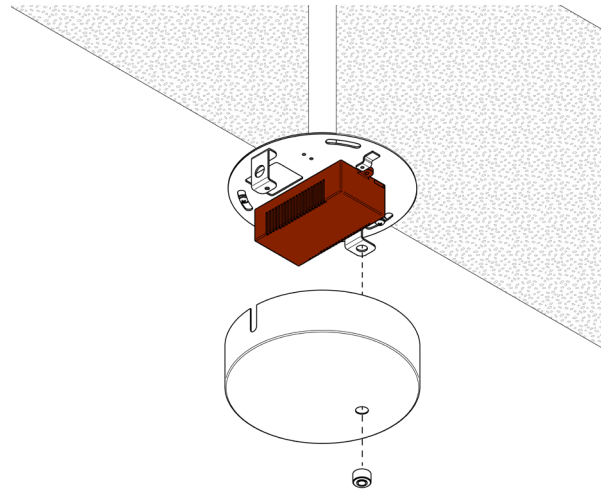

Meta Parallel brass Arrangement 02

Series of light sculptures composed of two fiorito stone elements arranged in a linear way. The sculptures present different dialogues that combine a characterful and poetic language that mirror architectonic compositions. The hand polished solid brass will naturally oxidate and reflect the language of time. Each piece has an engraved label specifying the progressive serial number to highlight the artisanal work and material finish.

Meta Parallel brass Arrangement 02
Views

Components

2x PV143

Front

Side

Top

Canopy Options

Small canopy

Use for drywall ceilings.
The LED driver will be inside the drywall ceiling.
Black powder coated
11 x 5,5 x 3,5cm

Large canopy

Use for brick or concrete ceilings.
The LED driver will be inside the canopy.
Black powder coated
Ø15 x 4cm