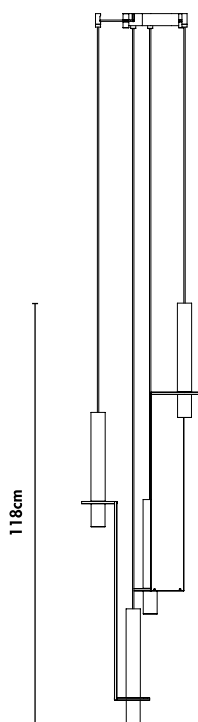

Meta Parallel brass Arrangement 02

Series of light sculptures composed of two fiorito stone elements arranged in a linear way. The sculptures present different dialogues that combine a characterful and poetic language that mirror architectonic compositions. The hand polished solid brass will naturally oxidate and reflect the language of time. Each piece has an engraved label specifying the progressive serial number to highlight the artisanal work and material finish.

Code SKU	MPA02-br
Components	2x PV143
Handcrafted in	Mexico
Size	see next page
Lead time	7 - 9 weeks
Light source	Incl. 4x LED COB 7W total 2400lm 2700K 90CRI warm white TRIAC dimmable
Voltage	110V / 240V
Cable	400cm PVC black extensions on request
Material	Fiorito stone and solid brass
Special finishes	on request / MOQ 10pc
Assembly	required
IP rating	IP20 / indoor use only
Certification	NOM CE

Download installation & care instructions on our website.

Replacement parts are available through davidpompa directly.

Lead times are subject to change.

Variations in colour, texture, shape & size are natural characteristics of handmade products and should be expected.

Meta Parallel brass Arrangement 02
Views

Components

2x PV143

Front

Side

Top

Canopy Options

Small canopy