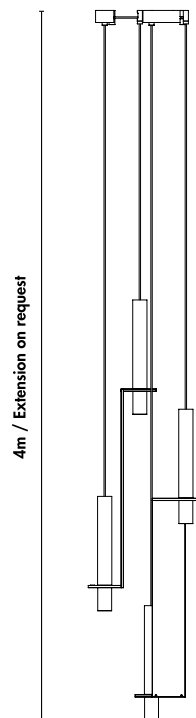

Meta Parallel brass Arrangement 02

Series of light sculptures composed of two fiorito stone elements arranged in a linear way. The sculptures present different dialogues that combine a characterful and poetic language that mirror architectonic compositions. The hand polished solid brass will naturally oxidate and reflect the language of time. Each piece has an engraved label specifying the progressive serial number to highlight the artisanal work and material finish.

Code SKU	MPA02-br
Components	2x PV143
Handcrafted in	Mexico
Size	see next page
Lead time	7 - 9 weeks
Light source	Incl. 4x LED COB 7W total 2400lm 2700K 90CRI warm white TRIAC dimmable
Voltage	110V / 240V
Cable	400cm PVC black extensions on request
Material	Fiorito stone and solid brass
Special finishes	on request / MOQ 10pc
Assembly	required
IP rating	IP20 / indoor use only
Certification	NOM CE

Meta Parallel brass Arrangement 02
Views

Components

2x PV143

Front

Side

Top

Canopy Options

Small canopy

Use for drywall ceilings.
The LED driver will be inside the drywall ceiling.
Black powder coated
11 x 5,5 x 3,5cm

Large canopy

Use for brick or concrete ceilings.
The LED driver will be inside the canopy.
Black powder coated
Ø15 x 4cm