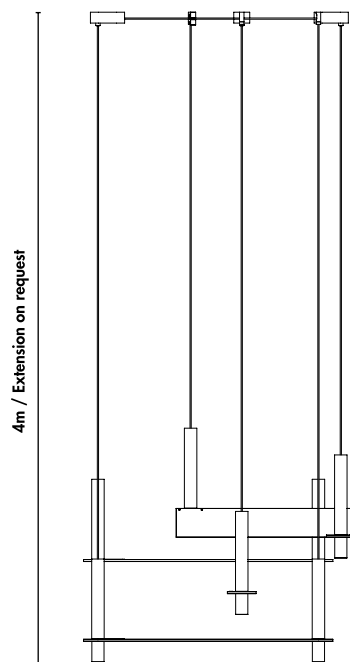

Meta Parallel brass Arrangement 11

Series of light sculptures composed of two fiorito stone elements arranged in a linear way. The sculptures present different dialogues that combine a characterful and poetic language that mirror architectonic compositions. The hand polished solid brass will naturally oxidate and reflect the language of time. Each piece has an engraved label specifying the progressive serial number to highlight the artisanal work and material finish.

Code SKU	MPA11-br
Components	3x PV140 1x PV145
Handcrafted in	Mexico
Size	see next page
Lead time	7 - 9 weeks
Light source	Incl. 8x COB 7W total 4800lm 2700K 90CRI warm white TRIAC dimmable
Voltage	110V / 240V
Cable	400cm PVC black extensions on request
Material	Fiorito stone and solid brass
Special finishes	on request / MOQ 10pc
Assembly	required
IP rating	IP20 / indoor use only
Certification	NOM CE

Meta Parallel brass Arrangement 11
Views

Components

3x PV140

1x PV145

Front

Side

Top

Canopy Options

Small canopy

Use for drywall ceilings.
The LED driver will be inside the drywall ceiling.
Black powder coated
11 x 5,5 x 3,5cm

Large canopy

Use for brick or concrete ceilings.
The LED driver will be inside the canopy.
Black powder coated
Ø15 x 4cm