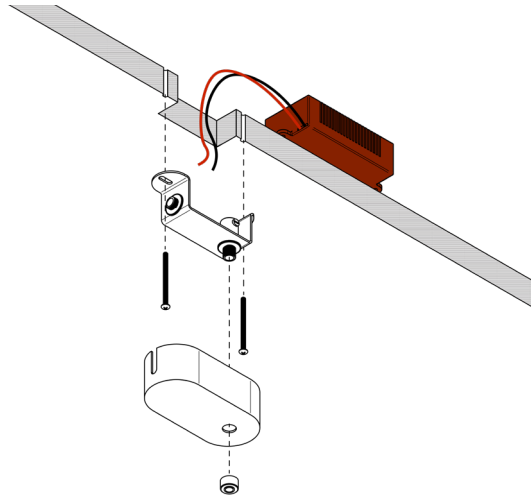

Meta Parallel brass Arrangement 11

Series of light sculptures composed of two fiorito stone elements arranged in a linear way. The sculptures present different dialogues that combine a characterful and poetic language that mirror architectonic compositions. The hand polished solid brass will naturally oxidate and reflect the language of time. Each piece has an engraved label specifying the progressive serial number to highlight the artisanal work and material finish.

Meta Parallel brass Arrangement 11
Views

Components

3x PV140

1x PV145

Front

Side

Top

Canopy Options

Small canopy

Use for drywall ceilings.
The LED driver will be inside the drywall ceiling.
Black powder coated
11 x 5,5 x 3,5cm

Large canopy

Use for brick or concrete ceilings.
The LED driver will be inside the canopy.
Black powder coated
Ø15 x 4cm