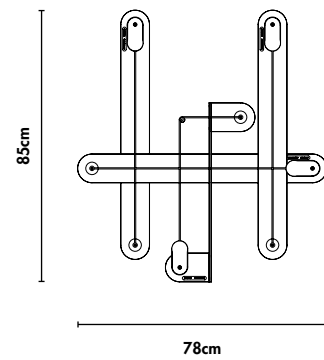

Code SKU	MPA11-br
Components	3x PV140 1x PV145
Handcrafted in	Mexico
Size	see next page
Lead time	7 - 9 weeks
Light source	Incl. 8x COB 7W total 4800lm 2700K 90CRI warm white TRIAC dimmable
Voltage	110V / 240V
Cable	400cm PVC black extensions on request
Material	Fiorito stone and solid brass
Special finishes	on request / MOQ 10pc
Assembly	required
IP rating	IP20 / indoor use only
Certification	NOM CE

Meta Parallel brass Arrangement 11
Views

Components

3x PV140

1x PV145

Front

Side

Top

Canopy Options

Small canopy

Use for drywall ceilings.
The LED driver will be inside the drywall ceiling.
Black powder coated
11 x 5,5 x 3,5cm

Large canopy

Use for brick or concrete ceilings.
The LED driver will be inside the canopy.
Black powder coated
Ø15 x 4cm