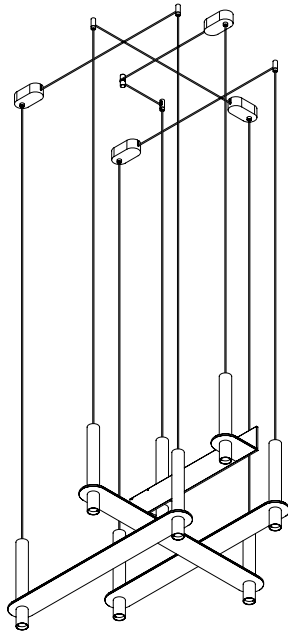

Meta Parallel brass Arrangement 11

Series of light sculptures composed of two fiorito stone elements arranged in a linear way. The sculptures present different dialogues that combine a characterful and poetic language that mirror architectonic compositions. The hand polished solid brass will naturally oxidate and reflect the language of time. Each piece has an engraved label specifying the progressive serial number to highlight the artisanal work and material finish.

Code SKU	MPA11-br
Components	3x PV140 1x PV145
Handcrafted in	Mexico
Size	see next page
Lead time	7 - 9 weeks
Light source	Incl. 8x COB 7W total 4800lm 2700K 90CRI warm white TRIAC dimmable
Voltage	110V / 240V
Cable	400cm PVC black extensions on request
Material	Fiorito stone and solid brass
Special finishes	on request / MOQ 10pc
Assembly	required
IP rating	IP20 / indoor use only
Certification	NOM CE

Meta Parallel brass Arrangement 11
Views

Components

3x PV140

1x PV145

Front

Side

Top

Canopy Options

Small canopy

Use for drywall ceilings.
The LED driver will be inside the drywall ceiling.
Black powder coated
11 x 5,5 x 3,5cm

Large canopy

Use for brick or concrete ceilings.
The LED driver will be inside the canopy.
Black powder coated
Ø15 x 4cm