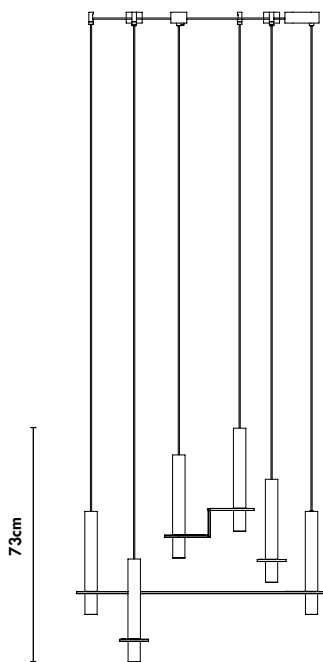

Meta Parallel brass Arrangement 11

Series of light sculptures composed of two fiorito stone elements arranged in a linear way. The sculptures present different dialogues that combine a characterful and poetic language that mirror architectonic compositions. The hand polished solid brass will naturally oxidate and reflect the language of time. Each piece has an engraved label specifying the progressive serial number to highlight the artisanal work and material finish.

Code SKU	MPA11-br
Components	3x PV140 1x PV145
Handcrafted in	Mexico
Size	see next page
Lead time	7 - 9 weeks
Light source	Incl. 8x COB 7W total 4800lm 2700K 90CRI warm white TRIAC dimmable
Voltage	110V / 240V
Cable	400cm PVC black extensions on request
Material	Fiorito stone and solid brass
Special finishes	on request / MOQ 10pc
Assembly	required
IP rating	IP20 / indoor use only
Certification	NOM CE

Meta Parallel brass Arrangement 11
Views

Components

3x PV140

1x PV145

Front

Side

Top

Canopy Options

Small canopy

Use for drywall ceilings.
The LED driver will be inside the drywall ceiling.
Black powder coated
11 x 5,5 x 3,5cm

Large canopy

Use for brick or concrete ceilings.
The LED driver will be inside the canopy.
Black powder coated
Ø15 x 4cm