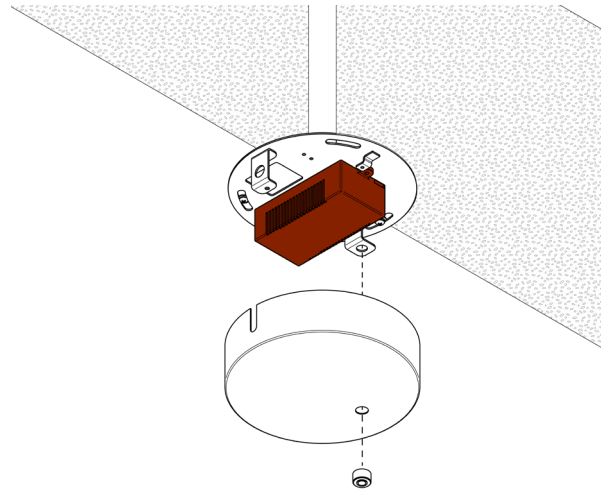

Meta Parallel brass Arrangement 11

Series of light sculptures composed of two fiorito stone elements arranged in a linear way. The sculptures present different dialogues that combine a characterful and poetic language that mirror architectonic compositions. The hand polished solid brass will naturally oxidate and reflect the language of time. Each piece has an engraved label specifying the progressive serial number to highlight the artisanal work and material finish.

Meta Parallel brass Arrangement 11
Views

Components

3x PV140

1x PV145

Front

Side

Top

Canopy Options

Small canopy

Use for drywall ceilings.
The LED driver will be inside the drywall ceiling.
Black powder coated
11 x 5,5 x 3,5cm

Large canopy

Use for brick or concrete ceilings.
The LED driver will be inside the canopy.
Black powder coated
Ø15 x 4cm