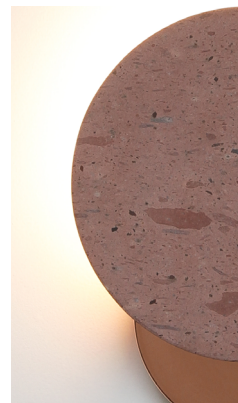

# Ambra wall round

davidpompa

With an eye catching personality, Ambra is a unique wall lamp that stands out for its minimal, unusual proportions. Its volumes provide an interesting upright to interior settings by projecting the light onto the wall.

Ambra wall generates a soft indirect glow. It creates a third visual element on the wall that complements the two cylindrical volumes. Group arrangements of this lamp, even rotating it into different directions, can turn any wall into a visual interplay.

<b>Code SKU</b>	PV002 PV002-rj PV002-ne PV002-bl
<b>Handcrafted in</b>	Mexico
<b>Size</b>	Ø15 x 19 x 8.5cm
<b>Weight</b>	1kg
<b>Packaging</b>	23 x 23 x 10cm 1,5kg
<b>Lead time</b>	4 - 6 weeks
<b>Light source</b>	Incl. 1x GX53 LED 9W 600lm 2700K dimmable
<b>Voltage</b>	110V / 240V
<b>Material</b>	Cantera cafe stone and powder coated red Cantera blanca stone and powder coated white Cantera cafe stone and powder coated black Cantera rosa stone and copper
<b>Available finishes</b>	on request / MOQ 20pc
<b>Assembly</b>	not required
<b>IP rating</b>	IP20 / indoor use only
<b>Certification</b>	<b>NOM</b> <b>CE</b>

Ambra wall round red  
PV002-rj

Ambra wall round black  
PV002-ne

Ambra wall round white  
PV002-bl

Ambra wall round copper  
PV002