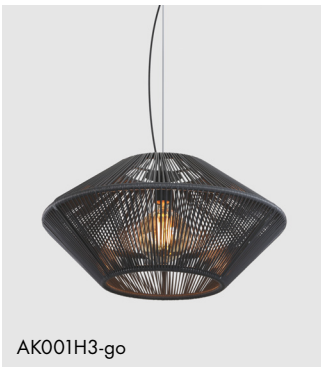

Caleta large

dauidpompa

La Caleta lighting collection creates an interesting light flare through the hand woven structure. The same characteristic shape in a bolder size. The classical form, the same game throughout its shadows, a second variation in proportions.

The series is available in 2 colours in order to answer different settings. The pendant versions are perfect for use on its own or repeated in chandelier compositions.

AK001H3-ar

AK001H3-go

Code SKU	AK001H3
Handcrafted in	Mexico
Size	Ø56 x 30cm
Weight	5.8kg
Packaging	60 x 60 x 33cm 5kg
Lead time	4 - 6 weeks
Light source	incl. 4.5W E27 LED 360 lm 2500K warm white dimmable Use only LED
Voltage	110V / 240V
Cable	200cm PVC transparent / black extensions on request
Material	handwoven PVC and metal powder-coated
Available finishes	PVC light grey AK001H3-ar PVC dark grey AK001H3-go special colours on request MOQ 20pc
Ceiling rose	chrome / black conical Ø10 x 7cm included
Assembly	not required
IP rating	IP20 / indoor use only
Certification	NOM CE