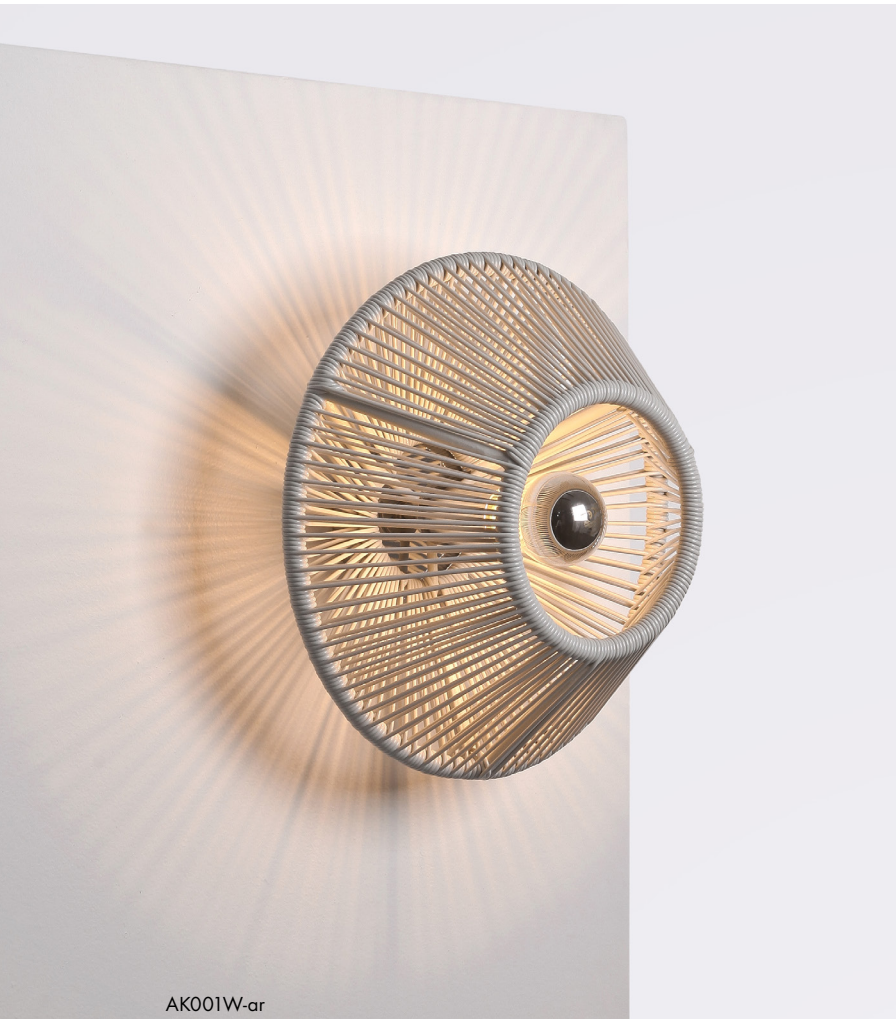

# Caleta wall lamp

davidpompa

The trendy handcraft is responsible for a game of lights and shadows reflected on the wall. Caleta wall creates an interesting light flare through the hand woven structure. The series is available in 2 colours in order to answer different settings.

AK001W-ar

AK001W-go

<b>Code SKU</b>	AK001W
<b>Handcrafted in</b>	Mexico
<b>Size</b>	Ø34 x 20cm
<b>Weight</b>	2,5kg
<b>Packaging</b>	34 x 34 x 33cm 3kg
<b>Lead time</b>	4 - 6 weeks
<b>Light source</b>	incl. 6W E27 LED chrome 650lm 2700K warm white dimnable Use only LED
<b>Voltage</b>	110V / 240V
<b>Material</b>	handwoven PVC and metal powder-coated
<b>Available finishes</b>	PVC light grey AK001W-ar PVC dark grey AK001W-go special colours on request MOQ 20pc
<b>Wall structure</b>	black / white cylinder Ø10cm included
<b>Assembly</b>	not required
<b>IP rating</b>	IP20 / indoor use only
<b>Certification</b>	<b>NOM</b> <b>CE</b>