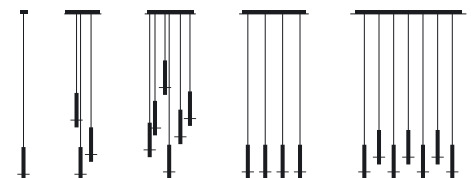

Please note: lead times are subject to change. Variations in colour, texture, shape & size are natural characteristics of handmade products and should be expected. Images shown are representative, but may not indicate all variations in these characteristics.